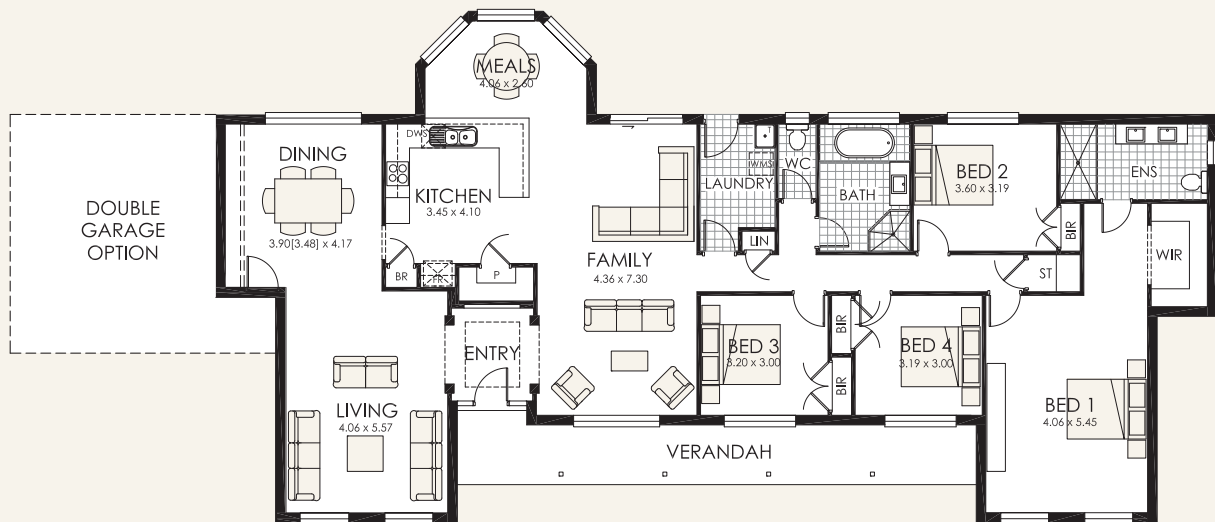

www.rawsonhomes.net.au

**RAWSON
HOMES**

BOWRAL 25

Living Area	215.18m ²
Verandah	20.16m ²
Total	235.34m ² 25.3 Squares
Overall Width	25.105m
Overall Depth	12.825m

 4
  2
  0
  25.3

Classic

Georgian

Traditional