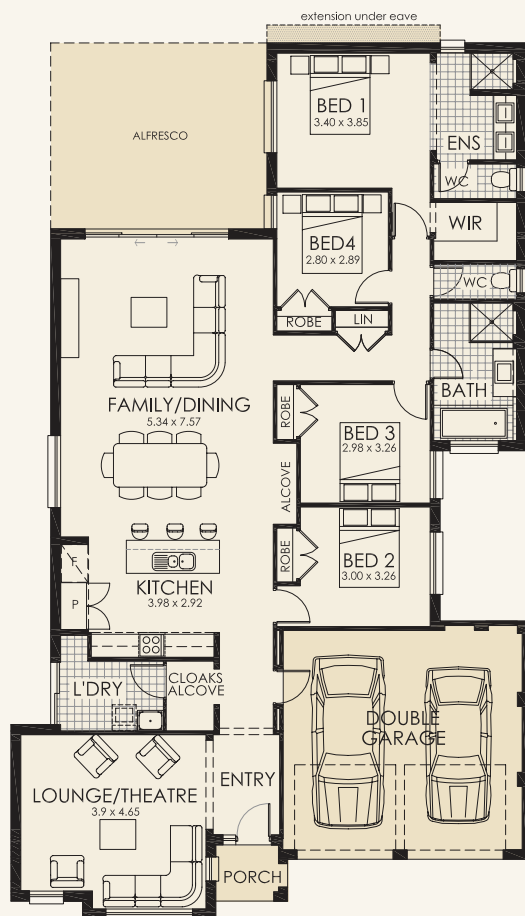

Award
Winning
Designs

Rental
returns
available*

Pembroke

MAJESTIC FACADE

\$572,000

24 sq 4 2 2

The long entry evokes a feeling of serenity and intrigue and you immediately become aware that this design is no simple abode. The theatre room is the perfect place to sprawl out to watch your favourite movie away from any bustle that may be occurring elsewhere in the house.

INCLUSIONS

- Caesarstone benchtop
- Dishwasher & microwave
- Internal & external Fireplaces
- Open plan living with timber flooring to main living areas. Carpet to bedrooms.
- Ducted air conditioning
- Double Garage
- Light fittings where fitted
- Blinds where fitted